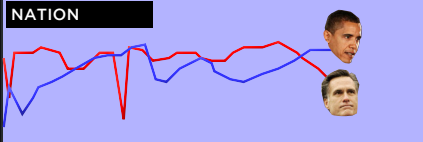

AT&T 3G

6:16AM

Back

Debates | 4/17/12 Map

Settings

MAP

BROOKLYN

NEW YORK

NATION