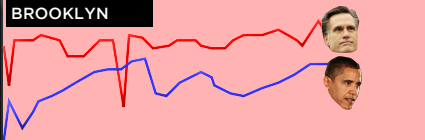

View the Map:  
debate results by location

AT&T 3G

6:16AM

Back

DEBATES | 4/17/12 Map

Settings

SEARCH FOR OR SELECT AN AREA TO SEE  
HOW PEOPLE ARE RATING THE CANDIDATES

Brooklyn, New York

BROOKLYN

AT&T 3G

6:16AM

Back

Debates | 4/17/12 Map

Settings

MAP

BROOKLYN

NEW YORK

NATION

AT&T 3G

6:16AM

Back

Debates | 4/17/12 Map

Settings

MAP