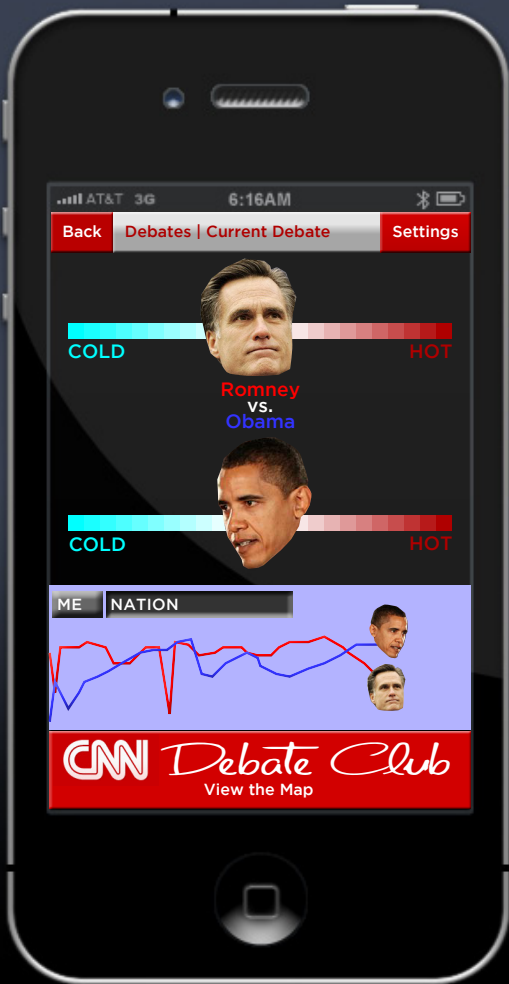

**ROMNEY VS. OBAMA**  
Columbus, OH

**NOW**

**JOIN THE DEBATE**

OBAMA VS. ROMNEY  
Location, City, State

8/17/12

ROMNEY VS. OBAMA  
Location, City, State

8/10/12

ROMNEY VS. COOPER  
Location, City, State

8/3/12

COOPER VS. OBAMA VS. ROMNEY  
Location, City, State

7/20/12

**CNN** Debate Club

Slide the mugs left or right to track changes in opinion during the debate

Graphing current results (based on settings/groups.)  
Toggle between national and personal results

View the Map:  
debate results by location

Slide the mugs left or right to track changes in opinion during the debate

Graphing current results (based on settings/groups.)  
Toggle between national and personal results