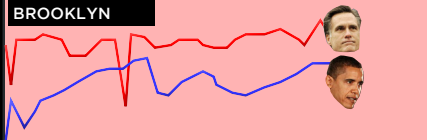

View the Map:  
debate results by location

Slide the mugs left or right to track changes in opinion during the debate

Graphing current results (based on settings/groups.)  
Toggle between national and personal results

View the Map:  
debate results by location

AT&T 3G

6:16AM

Back

DEBATES | 4/17/12 Map

Settings

SEARCH FOR OR SELECT AN AREA TO SEE  
HOW PEOPLE ARE RATING THE CANDIDATES

Brooklyn, New York

BROOKLYN

AT&T 3G

6:16AM

Back

Debates | 4/17/12 Map

Settings

MAP

BROOKLYN