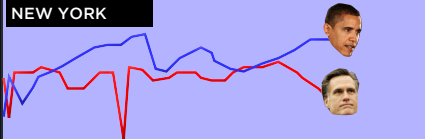

View the Map:  
debate results by location

AT&T 3G

6:16AM

Back

DEBATES | 4/17/12 Map

Settings

SEARCH FOR OR SELECT AN AREA TO SEE  
HOW PEOPLE ARE RATING THE CANDIDATES

Brooklyn, New York

BROOKLYN

AT&T 3G

6:16AM

Back

Debates | 4/17/12 Map

Settings

MAP

BROOKLYN

NEW YORK

NATION

AT&T 3G

6:16AM

Back

Debates | 4/17/12 Map

Settings

MAP