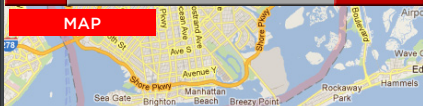

View the Map:  
debate results by location

AT&T 3G

6:16AM

Back

DEBATES | 4/17/12 Map

Settings

SEARCH FOR OR SELECT AN AREA TO SEE  
HOW PEOPLE ARE RATING THE CANDIDATES

Brooklyn, New York

BROOKLYN

AT&T 3G

6:16AM

Back

Debates | 4/17/12 Map

Settings

MAP

BROOKLYN

NEW YORK

NATION

AT&T 3G

6:16AM

Back

Debates | 4/17/12 Map

Settings

MAP