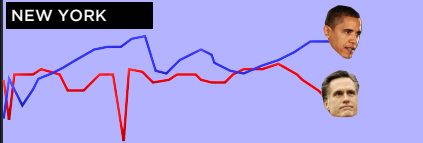

BROOKLYN

AT&T 3G

6:16AM

Back

Debates | 4/17/12 Map

Settings

MAP

BROOKLYN

NEW YORK

NATION

AT&T 3G

6:16AM

Back

Debates | 4/17/12 Map

Settings

MAP

BROOKLYN

NEW YORK

NATION

Slide the mugs left or right to track changes in opinion during the debate

Graphing current results (based on settings/groups.)  
Toggle between national and personal results

View the Map:  
debate results by location