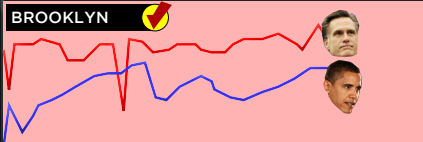

BROOKLYN

AT&T 3G

6:16AM

Back

Debates | 4/17/12 Map

Settings

MAP

BROOKLYN

NEW YORK

NATION

AT&T 3G

6:16AM

Back

Debates | 4/17/12 Map

Settings

MAP

BROOKLYN

NEW YORK

NATION

Slide the mugs left or right to track changes in opinion during the debate

Graphing current results (based on settings/groups.)  
Toggle between national and personal results

View the Map:  
debate results by location