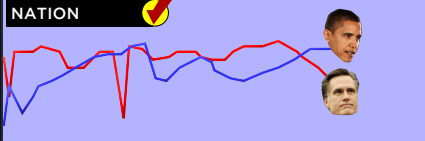

View the Map:  
debate results by location

AT&T 3G

6:16AM

Back

DEBATES | 4/17/12 Map

Settings

SEARCH FOR OR SELECT AN AREA TO SEE  
HOW PEOPLE ARE RATING THE CANDIDATES

Brooklyn, New York

BROOKLYN

AT&T 3G

6:16AM

Back

Debates | 4/17/12 Map

Settings

MAP

BROOKLYN

NEW YORK

NATION

AT&T 3G

6:16AM

Back

Debates | 4/17/12 Map

Settings

MAP